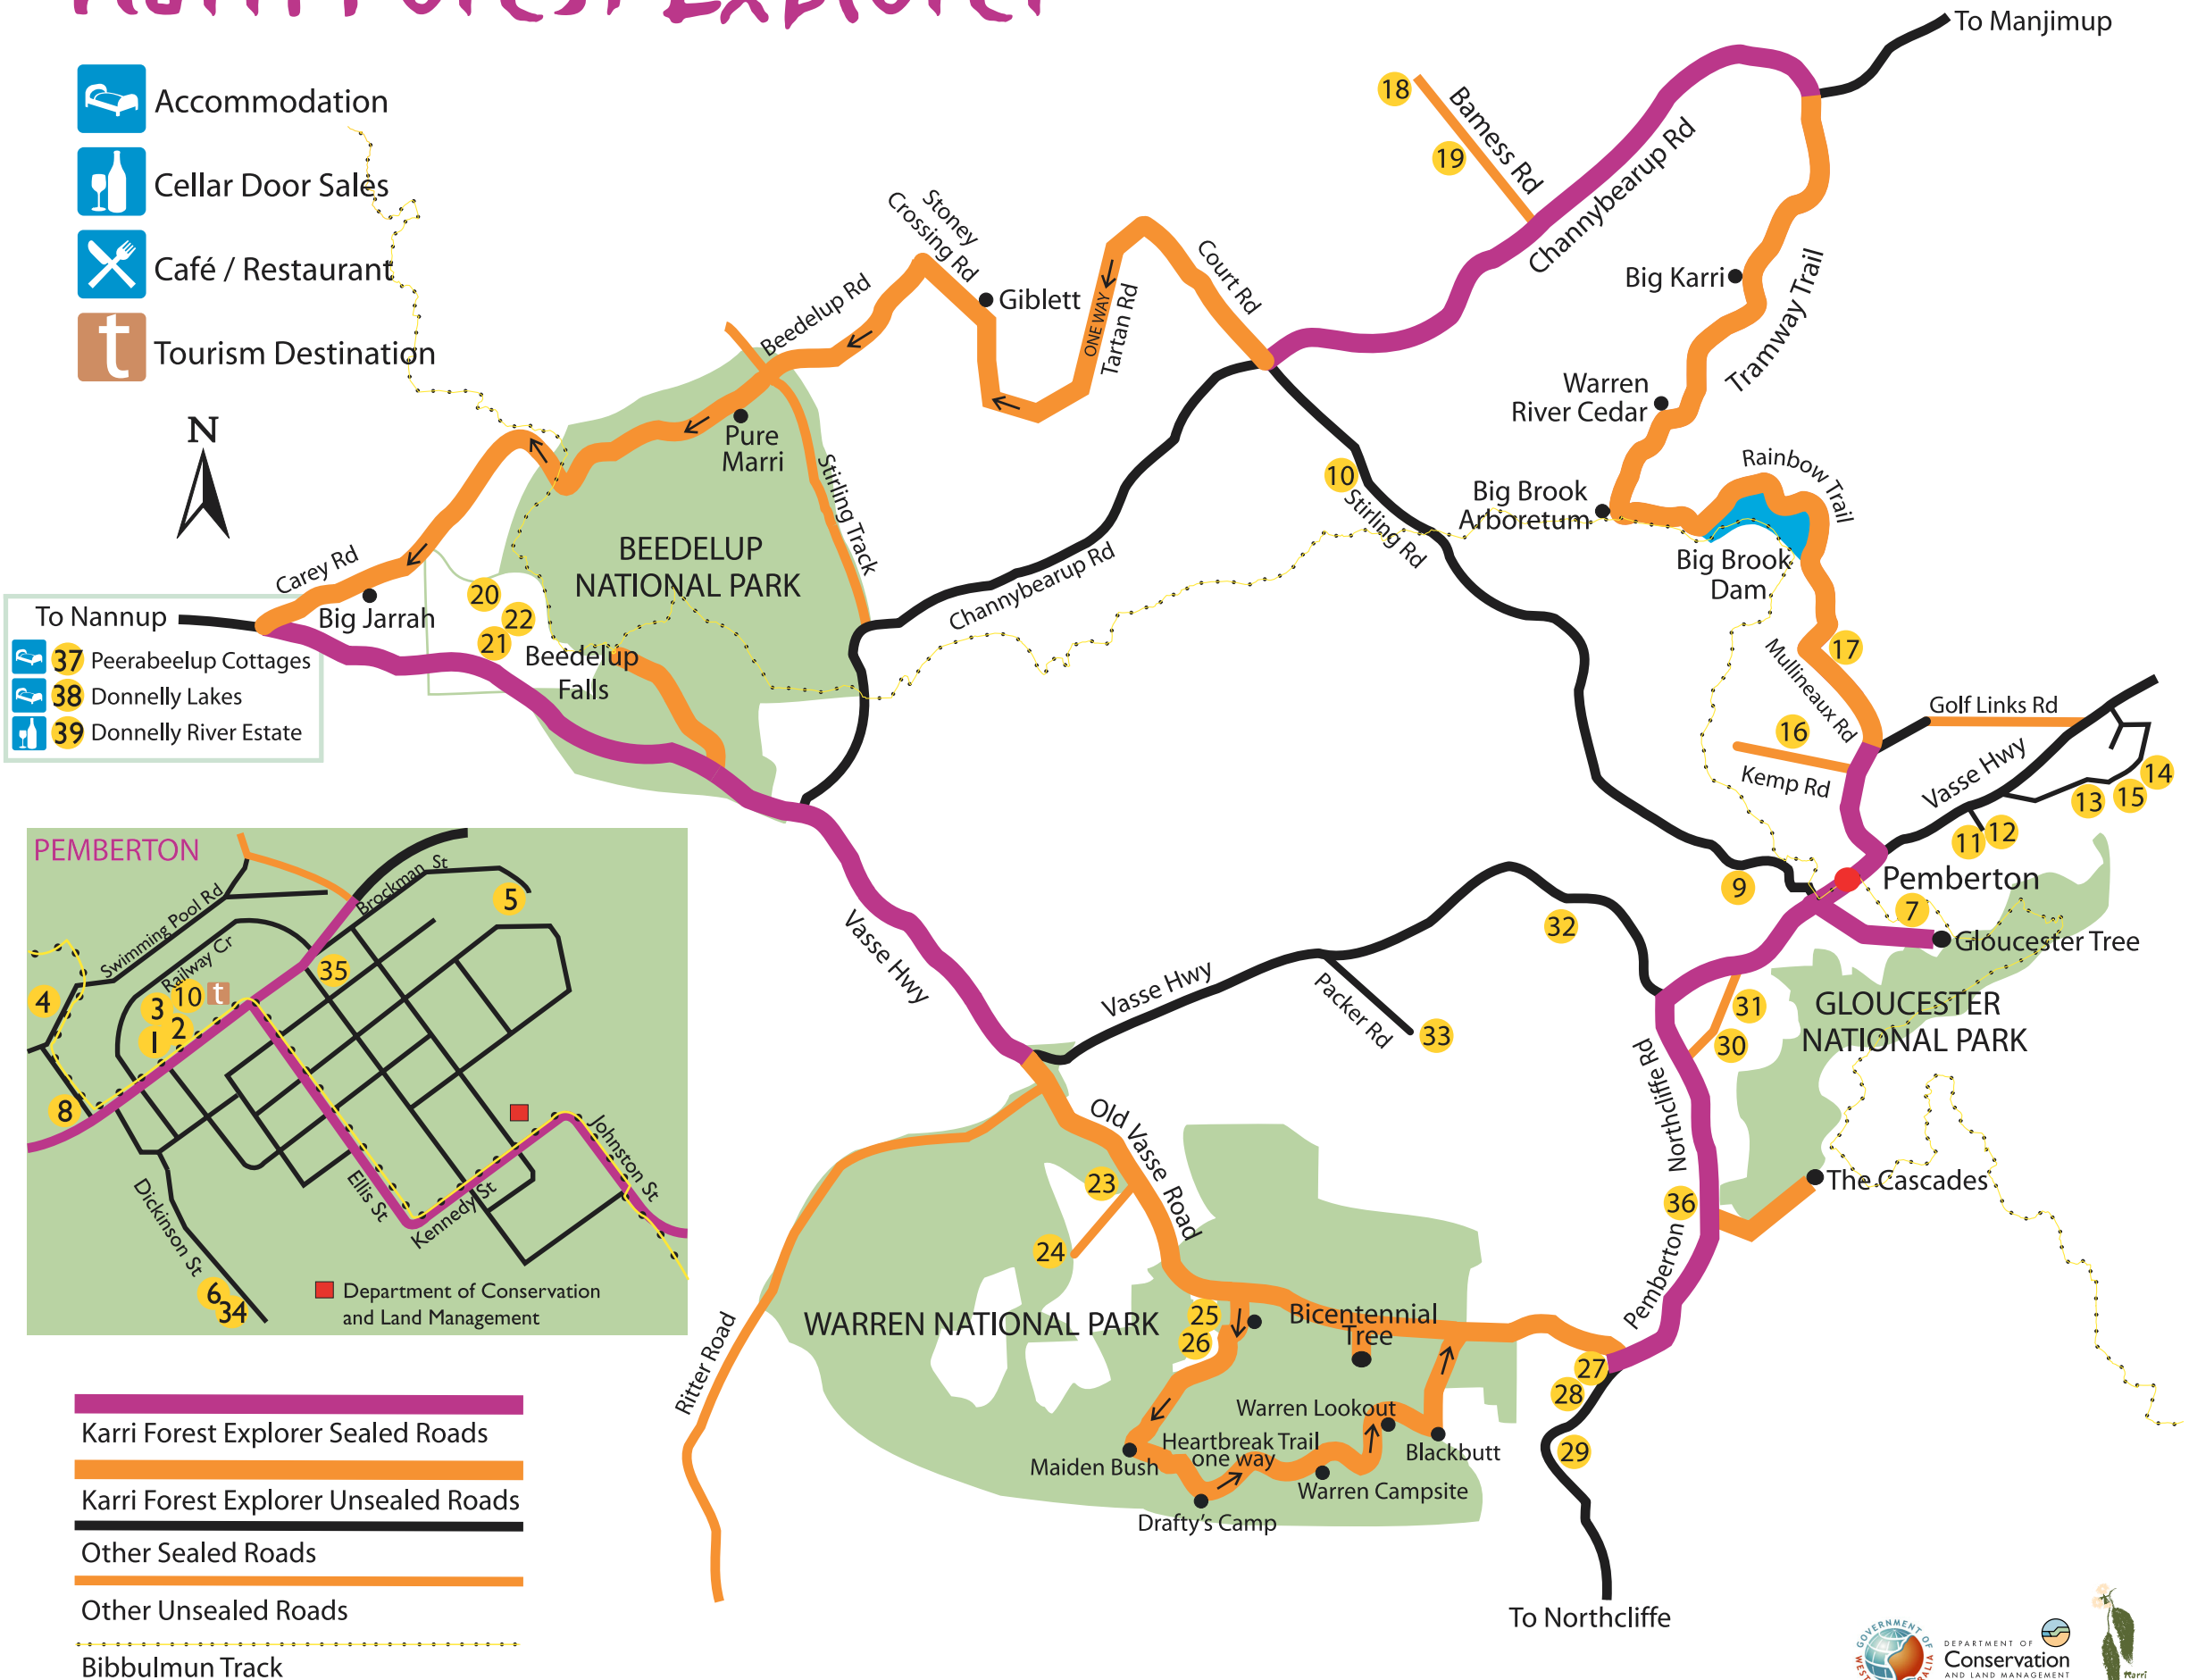

## Your Guide

-  1 Pemberton Visitor Centre
-  2 Pemberton Discovery Tours
-  3 Pemberton Hiking Co
-  4 Pemberton Camp School
-  5 Eucalyptus House
-  6 Fine Woodcraft Gallery
-  7 Gloucester Ridge
-  8 Pemberton Backpackers
-  9 Pump Hill Farm Cottages
-  10 Pemberton YHA
-  11 Broadaxe Restaurant
-  12 Forest Lodge Resort
-  13 Glenhaven B&B
-  14 Pemberton Lavender Berry Farm
-  15 Rosebank Cottage Crafts
-  16 Woodsmoke Estate
-  17 Hidden River Estate
-  18 Eagle Springs Marron Farm
-  19 Mountford Wines
-  20 Karri Valley Chalets
-  21 Karri Valley Resort
-  22 Beedelup House Cottages
-  23 Clydesdale Farm
-  24 Warren National Park Chalets
-  25 Old Vasse Café
-  26 Marima Cottages
-  27 King Trout Café
-  28 King Trout & Marron Farm
-  29 Warren River Resort
-  30 The Warren Vineyard
-  31 Lefroy Brook Cottage
-  32 Treenbrook Cottages
-  33 Treenridge Estate
-  34 Coffee Connection
-  35 Pemberton Old Picture Theatre
-  36 Breakaway Cottages

# Karri Forest Explorer

-  Accommodation
-  Cellar Door Sales
-  Café / Restaurant
-  Tourism Destination

-  Karri Forest Explorer Sealed Roads
-  Karri Forest Explorer Unsealed Roads
-  Other Sealed Roads
-  Other Unsealed Roads
-  Bibbulmun Track