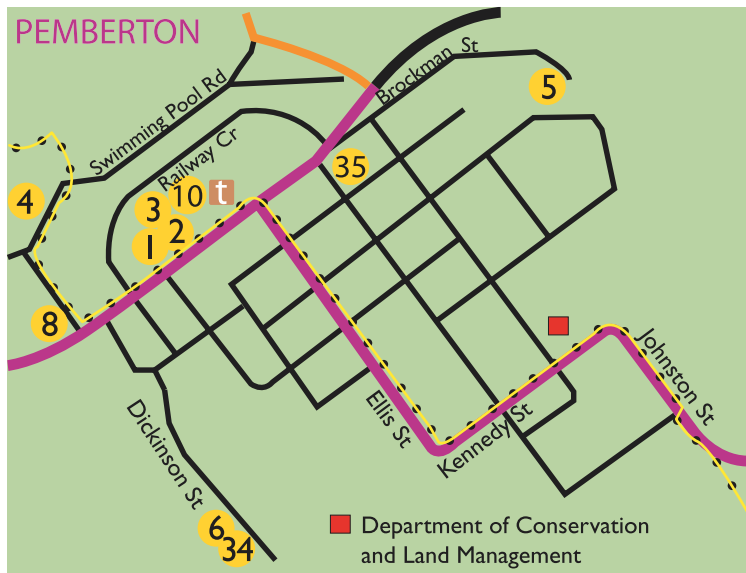

## Your Guide

-  1 Pemberton Visitor Centre
-  2 Pemberton Discovery Tours
-  3 Pemberton Hiking Co
-  4 Pemberton Camp School
-  5 Eucalyptus House
-  6 Fine Woodcraft Gallery
-  7 Gloucester Ridge
-  8 Pemberton Backpackers
-  9 Pump Hill Farm Cottages
-  10 Pemberton YHA
-  11 Broadaxe Restaurant
-  12 Forest Lodge Resort
-  13 Glenhaven B&B
-  14 Pemberton Lavender Berry Farm
-  15 Rosebank Cottage Crafts
-  16 Woodsmoke Estate
-  17 Hidden River Estate
-  18 Eagle Springs Marron Farm
-  19 Mountford Wines
-  20 Karri Valley Chalets
-  21 Karri Valley Resort
-  22 Beedelup House Cottages
-  23 Clydesdale Farm
-  24 Warren National Park Chalets
-  25 Old Vasse Café
-  26 Marima Cottages
-  27 King Trout Café
-  28 King Trout & Marron Farm
-  29 Warren River Resort
-  30 The Warren Vineyard
-  31 Lefroy Brook Cottage
-  32 Treenbrook Cottages
-  33 Treenridge Estate
-  34 Coffee Connection
-  35 Pemberton Old Picture Theatre
-  36 Breakaway Cottages

# Karri Forest Explorer

-  Accommodation
-  Cellar Door Sales
-  Café / Restaurant
-  Tourism Destination

-  Karri Forest Explorer Sealed Roads
-  Karri Forest Explorer Unsealed Roads
-  Other Sealed Roads
-  Other Unsealed Roads
-  Bibbulmun Track